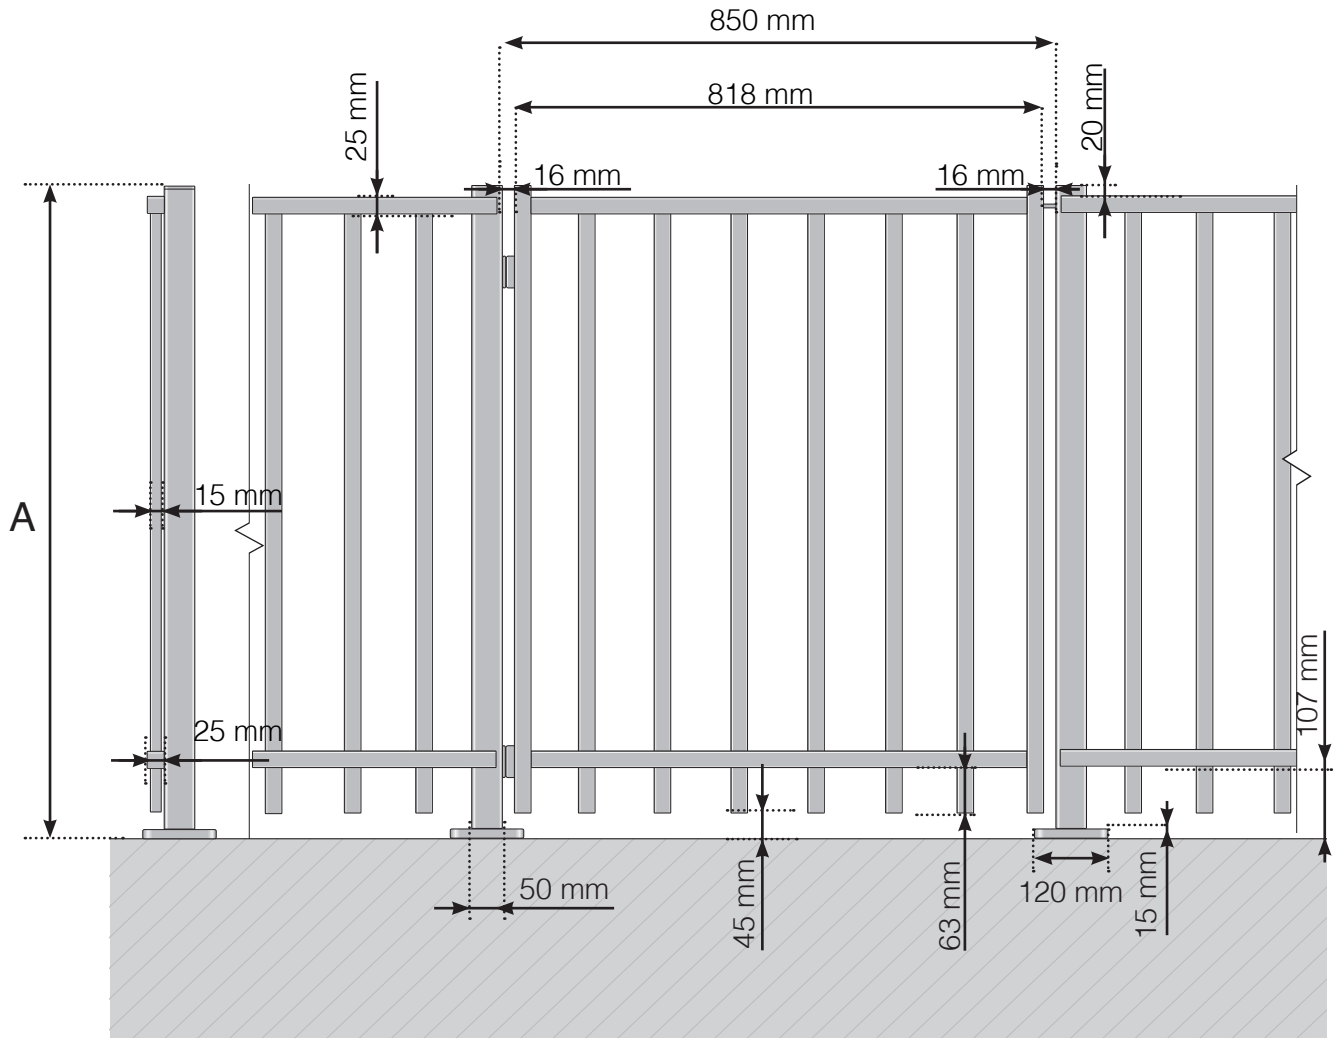

DETAILED MEASUREMENTS

ALUMINUM RAILING TOP-MOUNTED HIGHER INTERMEDIATE RAIL ALUMINUM RAIL - GATE

A- Total height of the railing

DETAILED MEASUREMENTS

ALUMINUM RAIL TOP-MOUNTED HIGHER INTERMEDIATE RAIL WOOD
LINTEL - GATE

A- Total height of the railing

DETAILED MEASUREMENTS

ALUMINUM RAIL TOP-MOUNTED HIGHER INTERMEDIATE RAIL WITHOUT LINTEL - GATE

A- Total height of the railing