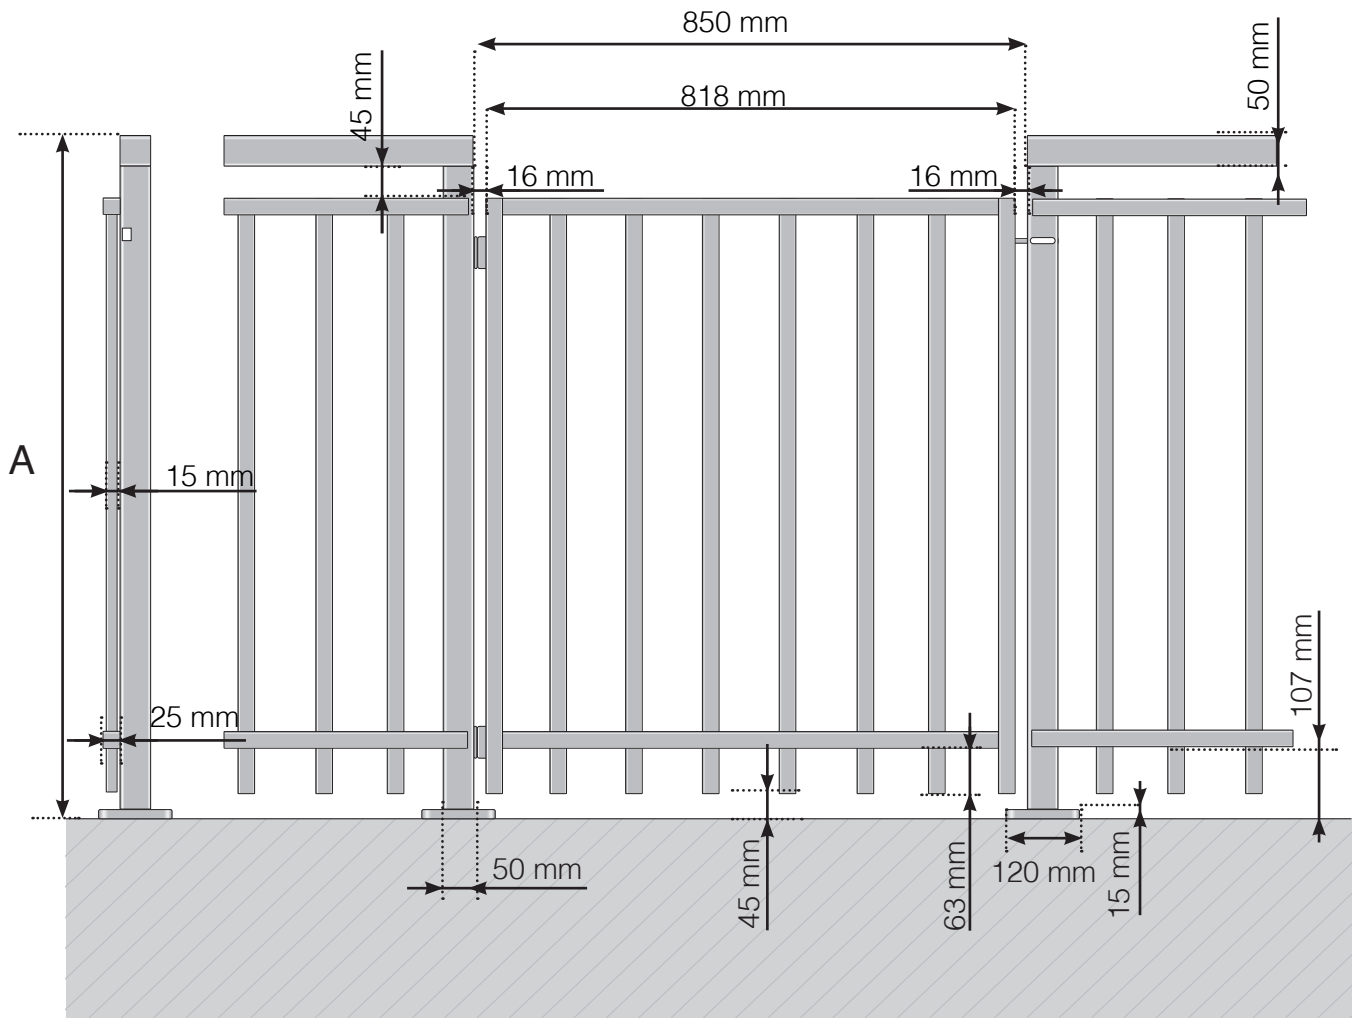

DETAILED MEASUREMENTS

ALUMINUM RAILING TOP-MOUNTED HIGHER INTERMEDIATE RAIL ALUMINUM RAIL - GATE

A- Total height of the railing

DETAILED MEASUREMENTS

ALUMINUM RAIL TOP-MOUNTED HIGHER INTERMEDIATE RAIL WOOD
LINTEL - GATE

A- Total height of the railing

DETAILED MEASUREMENTS

ALUMINUM RAIL TOP-MOUNTED HIGHER INTERMEDIATE RAIL WITHOUT LINTEL - GATE

A- Total height of the railing