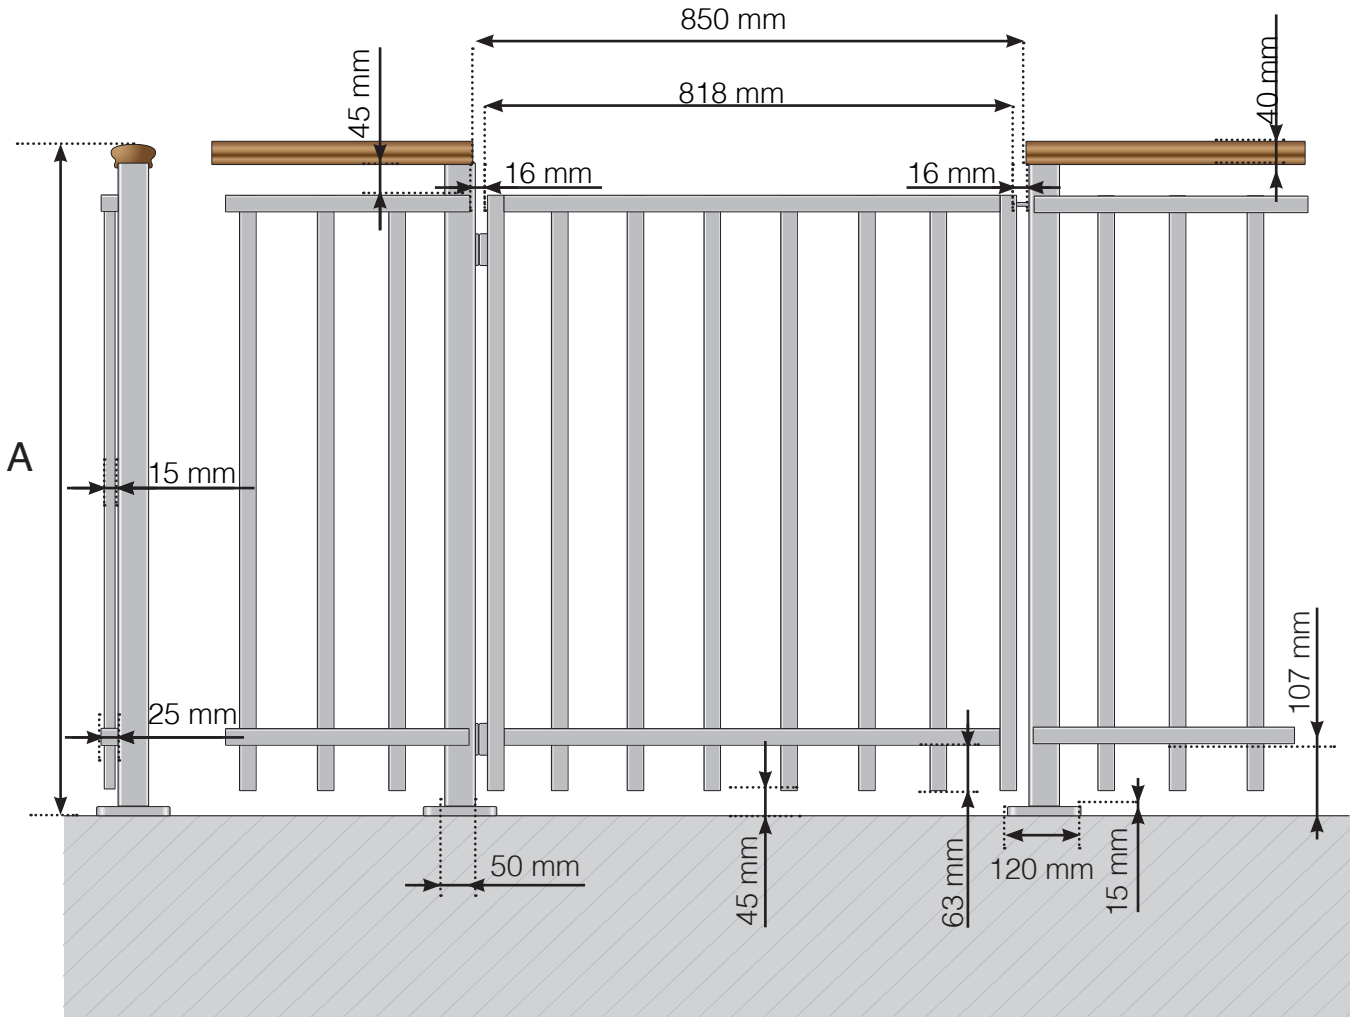

DETAILED MEASUREMENTS

ALUMINUM RAILING TOP-MOUNTED HIGHER INTERMEDIATE RAIL ALUMINUM RAIL - GATE

A- Total height of the railing

DETAILED MEASUREMENTS

ALUMINUM RAIL TOP-MOUNTED HIGHER INTERMEDIATE RAIL WOOD
LINTEL - GATE

A- Total height of the railing

DETAILED MEASUREMENTS

ALUMINUM RAIL TOP-MOUNTED HIGHER INTERMEDIATE RAIL WITHOUT LINTEL - GATE

A- Total height of the railing