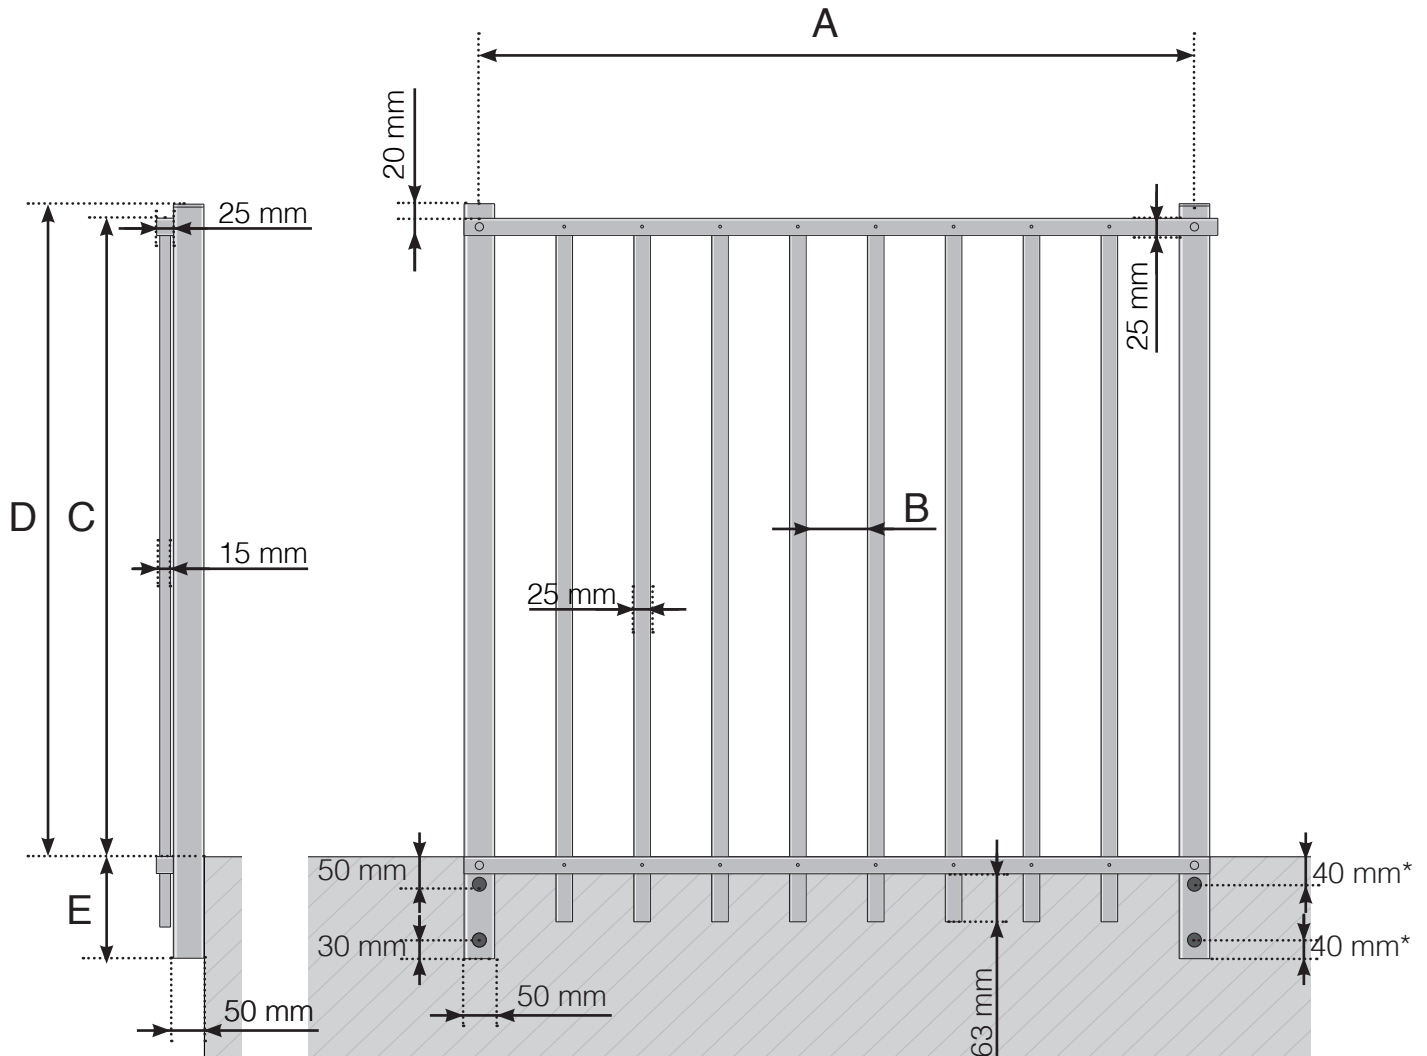

B - The spaces between the vertical bars depend on the design choice and the width of the section

C - Total height of the railing

E - 145, 195, 250 or 350 mm

* 40 mm only applies to posts at the end on the right (seen from the outside) on each side of the railing so that the corner screws do not collide with each other

E - 145, 195, 250 or 350 mm

* 40 mm only applies to posts at the end on the right (seen from the outside) on each side of the railing so that the corner screws do not collide with each other

Please note that the drawings are not to scale

© Räckesbutiken Sweden AB - www.balustradestore.eu

2022-10-10 v.1.0

BALUSTRADESTORE.EU

DETAILED MEASUREMENTS

ALUMINIUM RAIL SIDE-MOUNTED DESIGN VARIANT 1 UPPER INTERMEDIARY

A - The c/c dimensions of the posts depend on the length of the sides and the number of sections

B - The spaces between the vertical bars depend on the design choice and the width of the section

C - Railing height

D - Total railing height

E - 145, 195, 250 or 350 mm

* 40 mm only applies to posts at the end on the right (seen from the outside) on each side of the railing so that the corner screws do not collide with each other