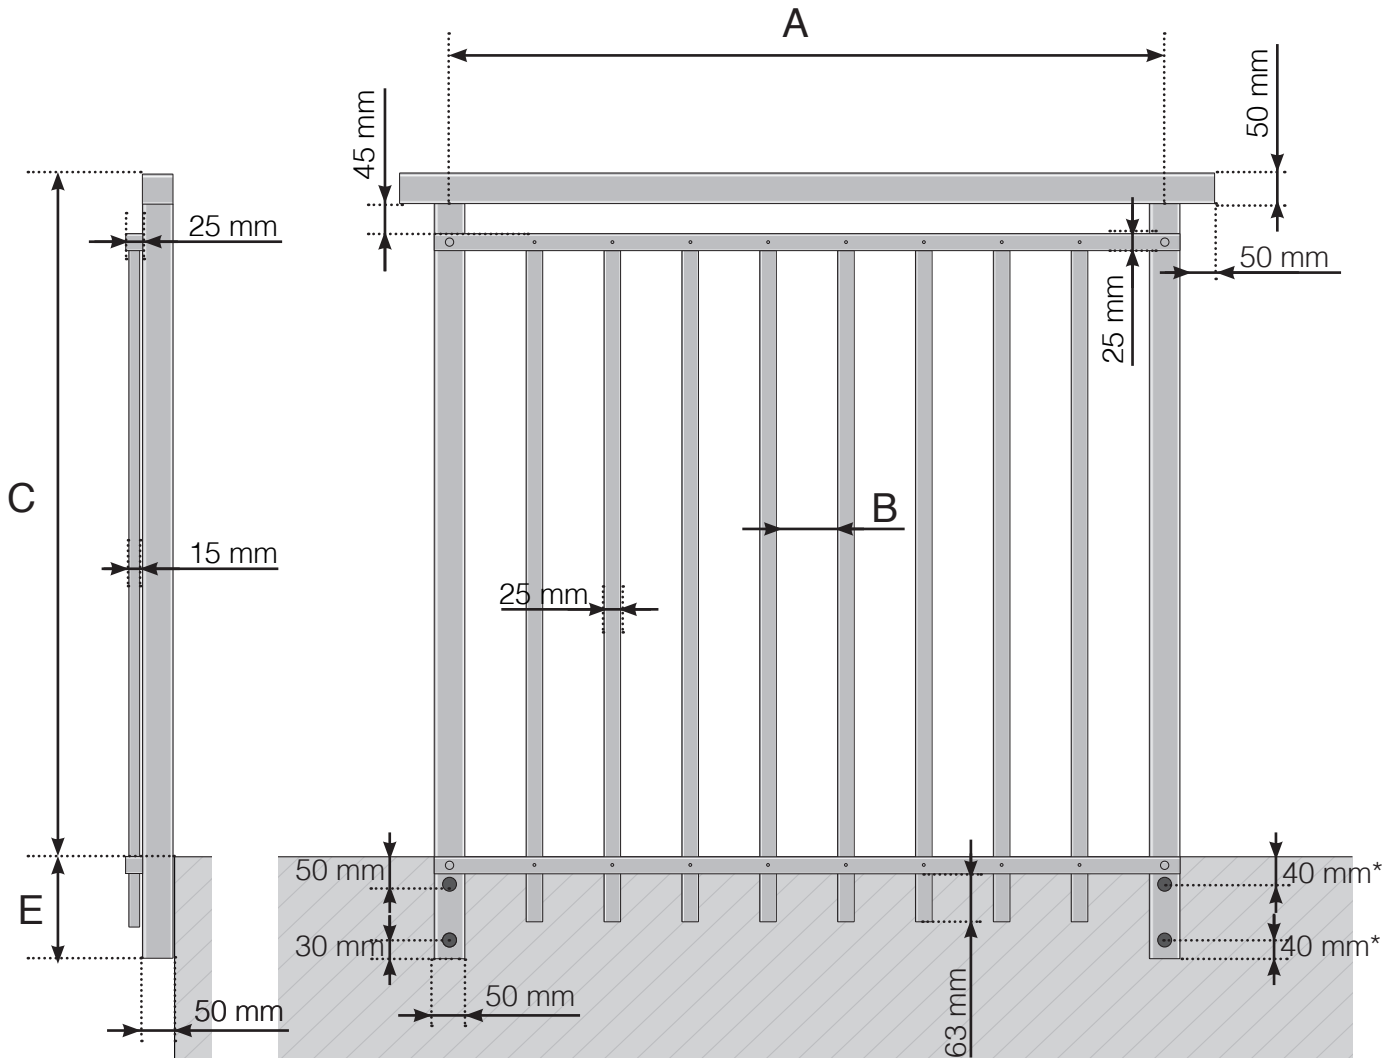

DETAILED MEASUREMENTS

ALUMINIUM RAIL SIDE-MOUNTED DESIGN VARIANT 1 UPPER INTERMEDIARY RAIL AND CROSSBAR IN ALUMINIUM

A - The c/c dimensions of the posts depend on the length of the sides and the number of sections

B - The spaces between the vertical bars depend on the design choice and the width of the section

C - Total height of the railing

E - 145, 195, 250 or 350 mm

* 40 mm only applies to posts at the end on the right (seen from the outside) on each side of the railing so that the corner screws do not collide with each other

A - The c/c dimensions of the posts depend on the length of the sides and the number of sections

B - The spaces between the vertical bars depend on the design choice and the width of the section

C - Total height of the railing

E - 145, 195, 250 or 350 mm

* 40 mm only applies to posts at the end on the right (seen from the outside) on each side of the railing so that the corner screws do not collide with each other

Please note that the drawings are not to scale