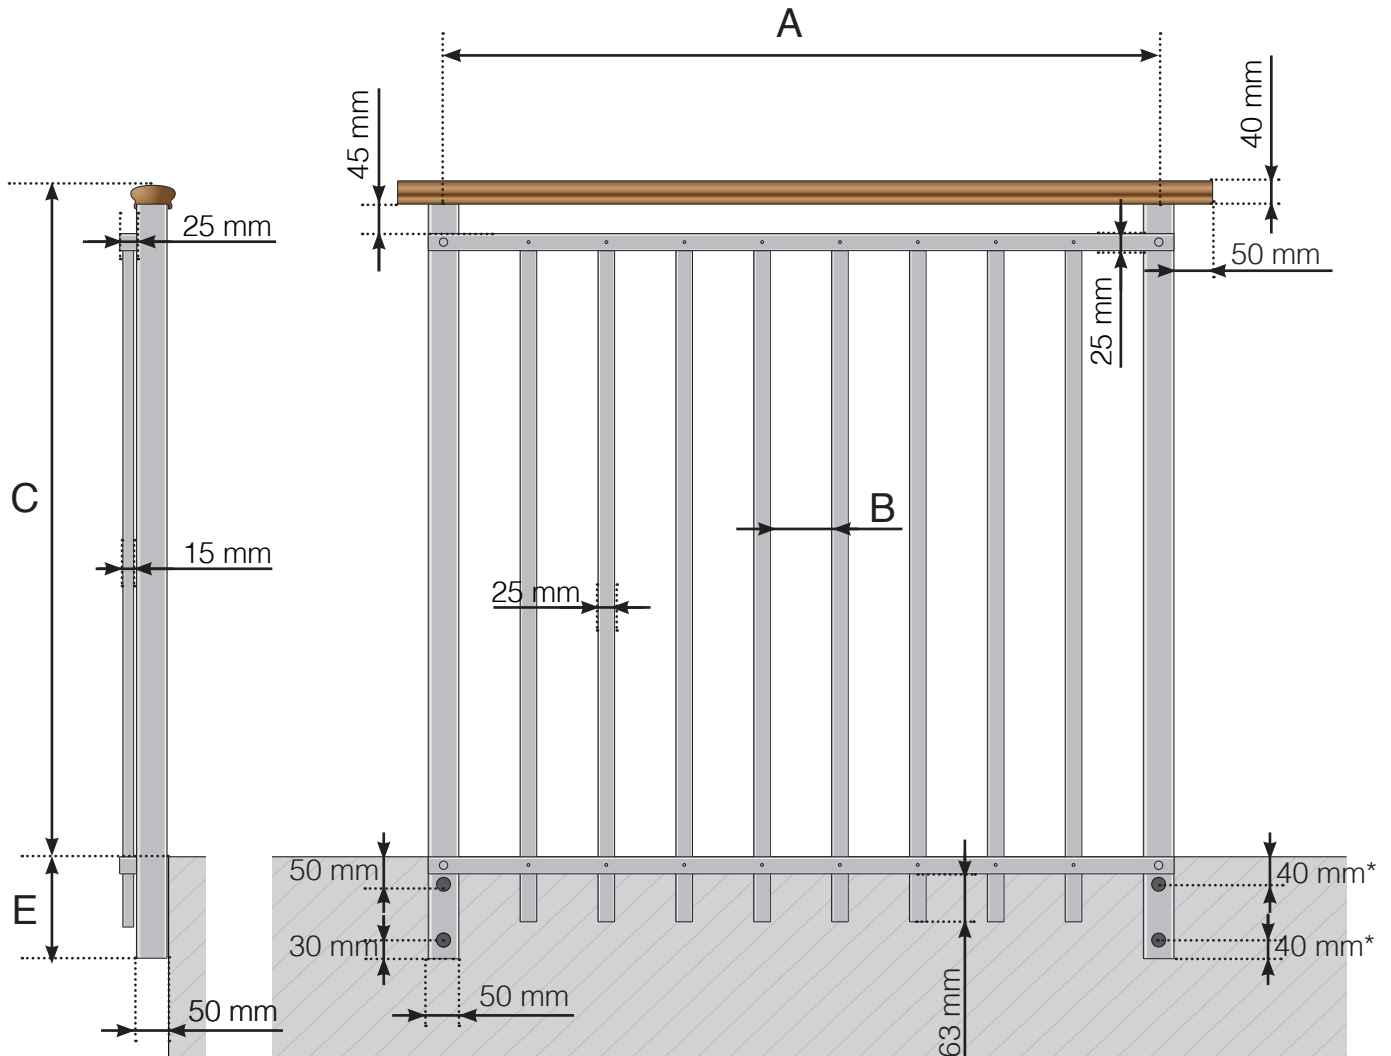

DETAILED MEASUREMENTS

ALUMINIUM RAIL SIDE-MOUNTED DESIGN VARIANT 1 UPPER INTERMEDIARY RAIL AND CROSSBAR IN ALUMINIUM

A - The c/c dimensions of the posts depend on the length of the sides and the number of sections

B - The spaces between the vertical bars depend on the design choice and the width of the section

C - Total height of the railing

E - 145, 195, 250 or 350 mm

* 40 mm only applies to posts at the end on the right (seen from the outside) on each side of the railing so that the corner screws do not collide with each other

A - The c/c dimensions of the posts depend on the length of the sides and the number of sections

B - The spaces between the vertical bars depend on the design choice and the width of the section

C - Total height of the railing

E - 145, 195, 250 or 350 mm

* 40 mm only applies to posts at the end on the right (seen from the outside) on each side of the railing so that the corner screws do not collide with each other

Please note that the drawings are not to scale