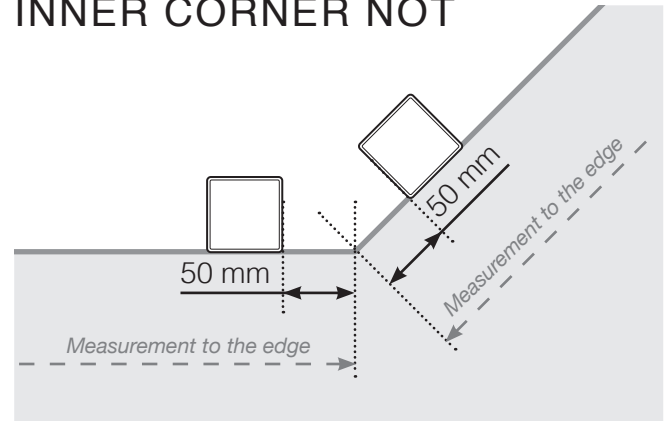

MEASUREMENT DIAGRAM

PLACEMENT - OUTER ALUMINIUM POSTS

OUTER CORNER

OUTER CORNER NOT 90°

INNER CORNER NOT

INNER CORNER

END POST

With top bar

Without top bar

Final post (right)

Middle posts and End post (left)

Please note that drawings are not to scale

© Räckesbutiken Sweden AB - www.balustradestore.eu

2022-10-10 v.1.0

BALUSTRADESTORE.EU

MEASUREMENT DIAGRAM

PLACEMENT - OUTER ALUMINIUM POSTS MOUNTING ON THE CONCRETE SUBSTRATE

OUTER CORNER

OUTER CORNER NOT 90°

INNER CORNER NOT

INNER CORNER

END POST

Please note that drawings are not to scale

© Räckesbutiken Sweden AB - www.balustradestore.eu
2022-10-10 v.1.0