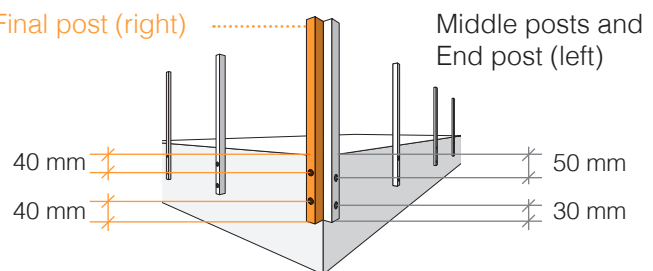

MEASUREMENT DIAGRAM

PLACEMENT - OUTER ALUMINIUM POSTS

OUTER CORNER

OUTER CORNER NOT 90°

INNER CORNER NOT

INNER CORNER

END POST

With top bar

Without top bar

Final post (right)

Middle posts and End post (left)

Please note that drawings are not to scale

© Räckesbutiken Sweden AB - www.balustradestore.eu

2022-10-10 v.1.0

BALUSTRADESTORE.EU

MEASUREMENT DIAGRAM