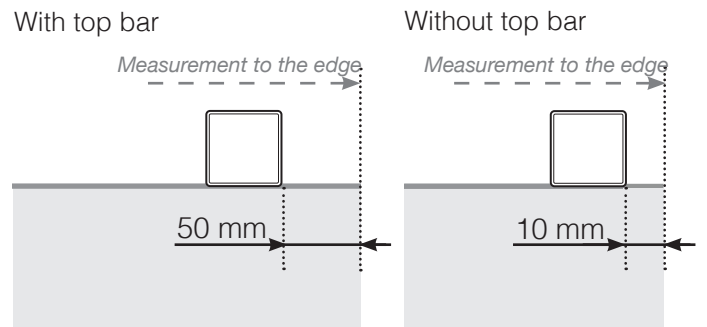

Without top bar

Final post (right)

Middle posts and End post (left)

Please note that drawings are not to scale

© Räckesbutiken Sweden AB - www.balustradestore.eu

2022-10-10 v.1.0

BALUSTRADESTORE.EU

MEASUREMENT DIAGRAM

PLACEMENT - OUTER ALUMINIUM POSTS MOUNTING ON THE CONCRETE SUBSTRATE

OUTER CORNER

OUTER CORNER NOT 90°

INNER CORNER NOT

INNER CORNER

END POST

Please note that drawings are not to scale

© Räckesbutiken Sweden AB - www.balustradestore.eu
2022-10-10 v.1.0