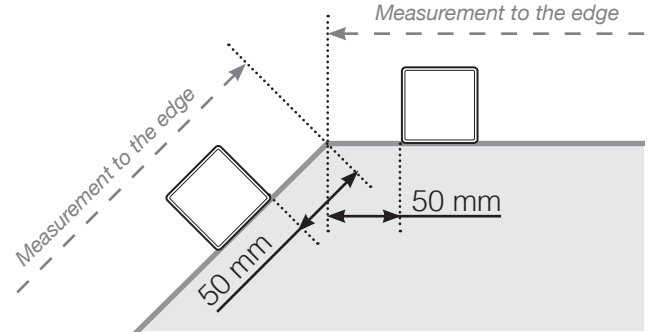

OUTER CORNER NOT 90°