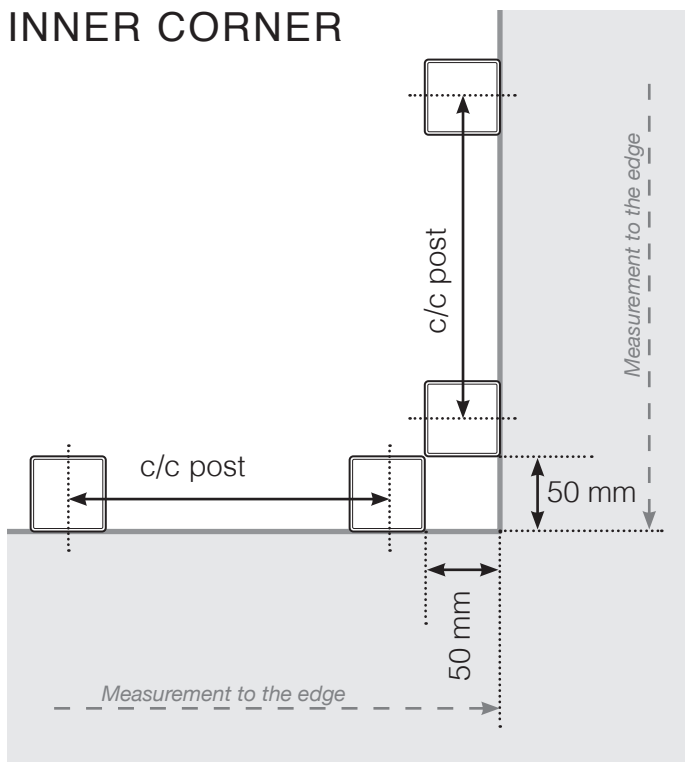

MEASUREMENT DIAGRAM

PLACEMENT - OUTER ALUMINIUM POSTS

OUTER CORNER

OUTER CORNER NOT 90°

INNER CORNER NOT

INNER CORNER

END POST

With top bar

Without top bar

Final post (right)

Middle posts and End post (left)

Please note that drawings are not to scale

© Räckesbutiken Sweden AB - www.balustradestore.eu

2022-10-10 v.1.0

BALUSTRADESTORE.EU

MEASUREMENT DIAGRAM

PLACEMENT - OUTER ALUMINIUM POSTS MOUNTING ON THE CONCRETE SUBSTRATE

OUTER CORNER

OUTER CORNER NOT 90°

INNER CORNER NOT

INNER CORNER

END POST

Please note that drawings are not to scale

© Räckesbutiken Sweden AB - www.balustradestore.eu
2022-10-10 v.1.0