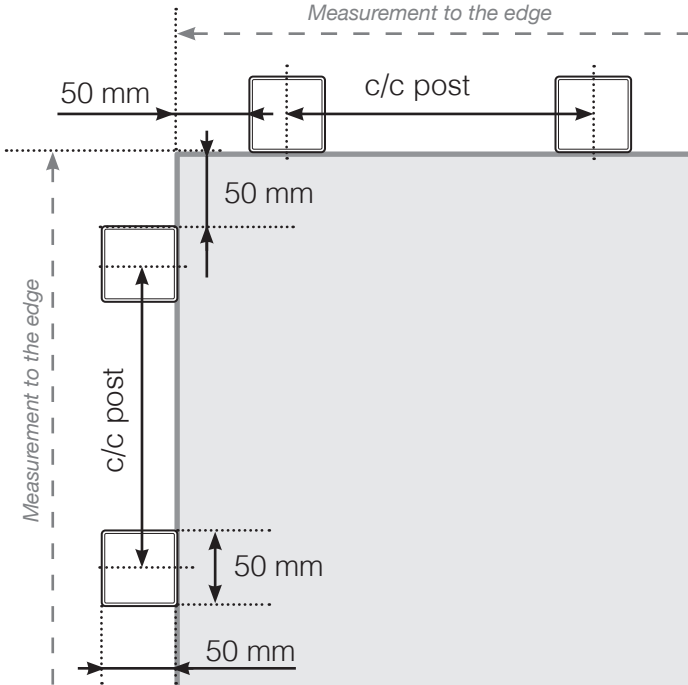

MEASUREMENT DIAGRAM

PLACEMENT - OUTER ALUMINIUM POSTS MOUNTING ON THE CONCRETE SUBSTRATE

OUTER CORNER