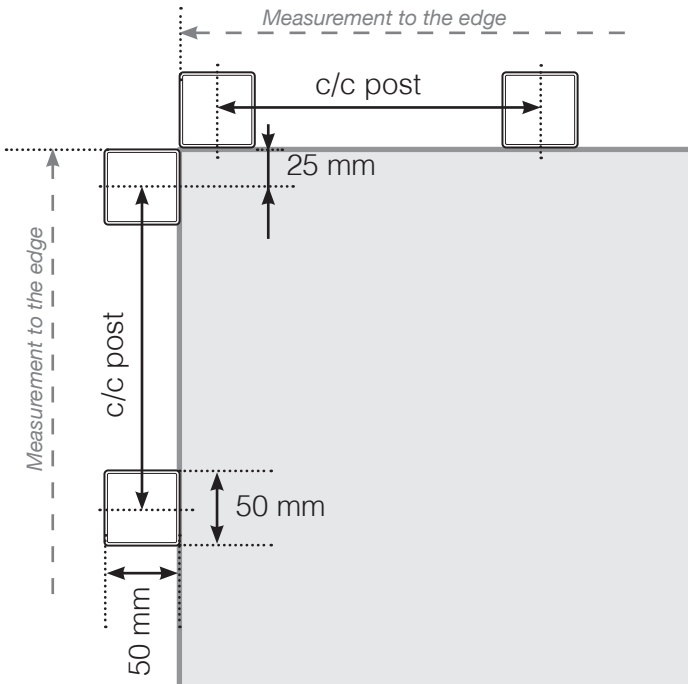

MEASUREMENT DIAGRAM

PLACEMENT - OUTER ALUMINIUM POSTS

OUTER CORNER

OUTER CORNER NOT 90°

INNER CORNER NOT

INNER CORNER

END POST

With top bar

Without top bar

Final post (right)

Middle posts and End post (left)

Please note that drawings are not to scale

© Räckesbutiken Sweden AB - www.balustradestore.eu

2022-10-10 v.1.0

BALUSTRADESTORE.EU

MEASUREMENT DIAGRAM

PLACEMENT - OUTER ALUMINIUM POSTS MOUNTING ON THE CONCRETE SUBSTRATE

OUTER CORNER

OUTER CORNER NOT 90°

INNER CORNER NOT

INNER CORNER

END POST

Please note that drawings are not to scale

© Räckesbutiken Sweden AB - www.balustradestore.eu
2022-10-10 v.1.0