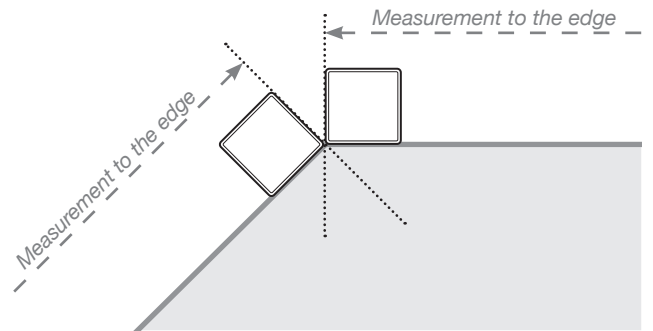

MEASUREMENT DIAGRAM

PLACEMENT - OUTER ALUMINIUM POSTS

OUTER CORNER

OUTER CORNER NOT 90°

INNER CORNER NOT

INNER CORNER

END POST

With top bar

Without top bar

Final post (right)

Middle posts and End post (left)

Please note that drawings are not to scale

© Räckesbutiken Sweden AB - www.balustradestore.eu

2022-10-10 v.1.0

BALUSTRADESTORE.EU

MEASUREMENT DIAGRAM