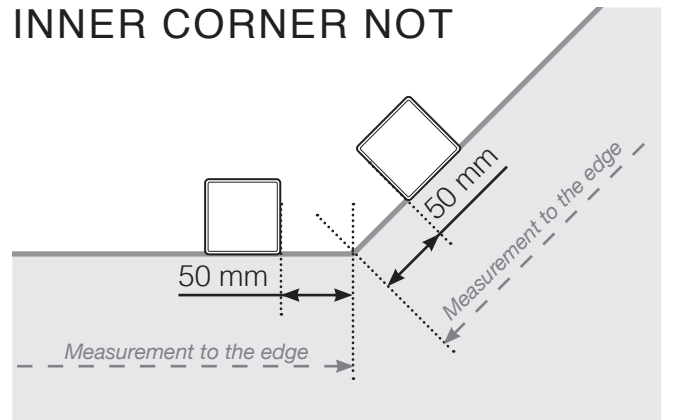

MEASUREMENT DIAGRAM

PLACEMENT - OUTER ALUMINIUM POSTS

OUTER CORNER

OUTER CORNER NOT 90°

INNER CORNER NOT

INNER CORNER

END POST

With top bar

Without top bar

Final post (right)

Middle posts and End post (left)

Please note that drawings are not to scale

© Räckesbutiken Sweden AB - www.balustradestore.eu

2022-10-10 v.1.0

BALUSTRADESTORE.EU

MEASUREMENT DIAGRAM