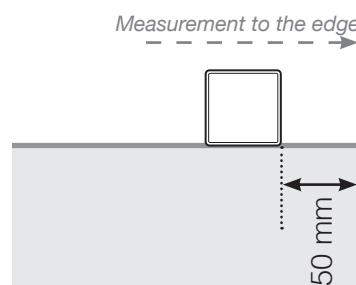

MEASUREMENT DIAGRAM

PLACEMENT - OUTER ALUMINIUM POSTS

OUTER CORNER

OUTER CORNER NOT 90°

INNER CORNER NOT

INNER CORNER

END POST

With top bar

Without top bar

Final post (right)

Middle posts and End post (left)

Please note that drawings are not to scale

© Räckesbutiken Sweden AB - www.balustradestore.eu

2022-10-10 v.1.0

BALUSTRADESTORE.EU

MEASUREMENT DIAGRAM