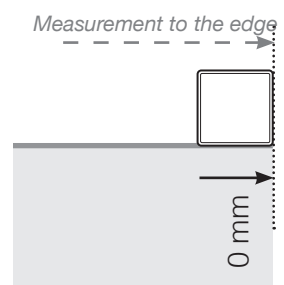

MEASUREMENT DIAGRAM

PLACEMENT - OUTER ALUMINIUM POSTS

OUTER CORNER

OUTER CORNER NOT 90°

INNER CORNER NOT

INNER CORNER

END POST

With top bar

Without top bar

Final post (right)

Middle posts and End post (left)

Please note that drawings are not to scale

© Räckesbutiken Sweden AB - www.balustradestore.eu

2022-10-10 v.1.0

BALUSTRADESTORE.EU

MEASUREMENT DIAGRAM