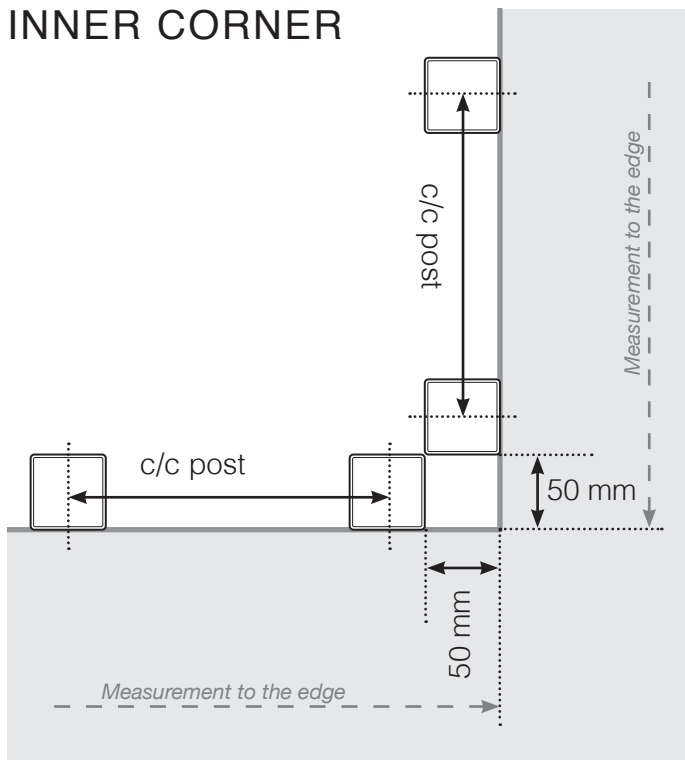

MEASUREMENT DIAGRAM

PLACEMENT - OUTER ALUMINIUM POSTS

OUTER CORNER

OUTER CORNER NOT 90°

INNER CORNER NOT

INNER CORNER

END POST

With top bar

Without top bar

Final post (right)

Middle posts and End post (left)

Please note that drawings are not to scale

© Räckesbutiken Sweden AB - www.balustradestore.eu

2022-10-10 v.1.0

BALUSTRADESTORE.EU

MEASUREMENT DIAGRAM

PLACEMENT - OUTER ALUMINIUM POSTS MOUNTING ON THE CONCRETE SUBSTRATE

OUTER CORNER

OUTER CORNER NOT 90°

INNER CORNER NOT

INNER CORNER

END POST

Please note that drawings are not to scale

© Räckesbutiken Sweden AB - www.balustradestore.eu
2022-10-10 v.1.0