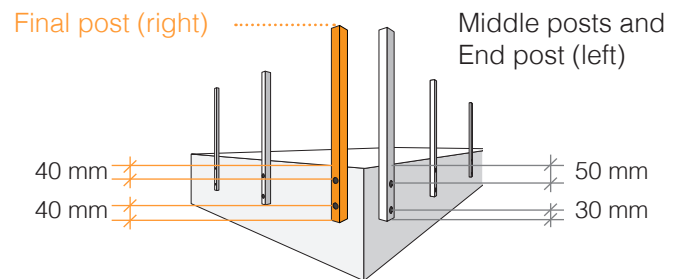

Without top bar

Final post (right)

Middle posts and End post (left)

Please note that drawings are not to scale

© Räckesbutiken Sweden AB - www.balustradestore.eu

2022-10-10 v.1.0

BALUSTRADESTORE.EU

MEASUREMENT DIAGRAM

PLACEMENT - OUTER ALUMINIUM POSTS MOUNTING ON THE CONCRETE SUBSTRATE

OUTER CORNER

OUTER CORNER NOT 90°

INNER CORNER NOT

INNER CORNER

END POST

Please note that drawings are not to scale

© Räckesbutiken Sweden AB - www.balustradestore.eu
2022-10-10 v.1.0