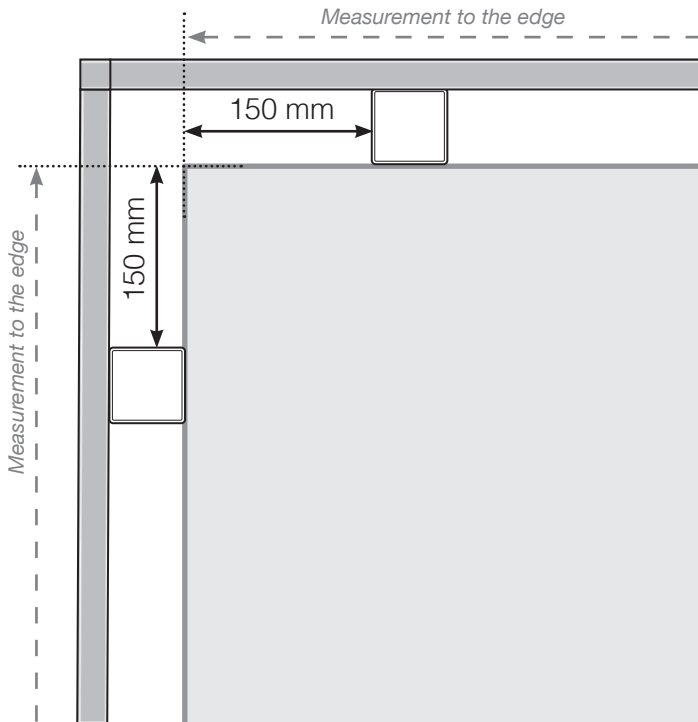

# MEASUREMENT DIAGRAM

PLACEMENT - OUTER ALUMINIUM POSTS - DESIGN VARIANT 2

## OUTER CORNER

## OUTER CORNER NOT 90°

## INNER CORNER NOT 90°