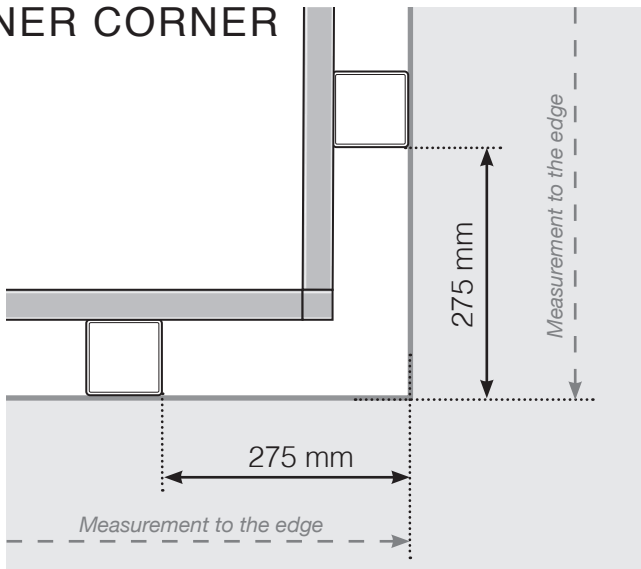

INNER CORNER