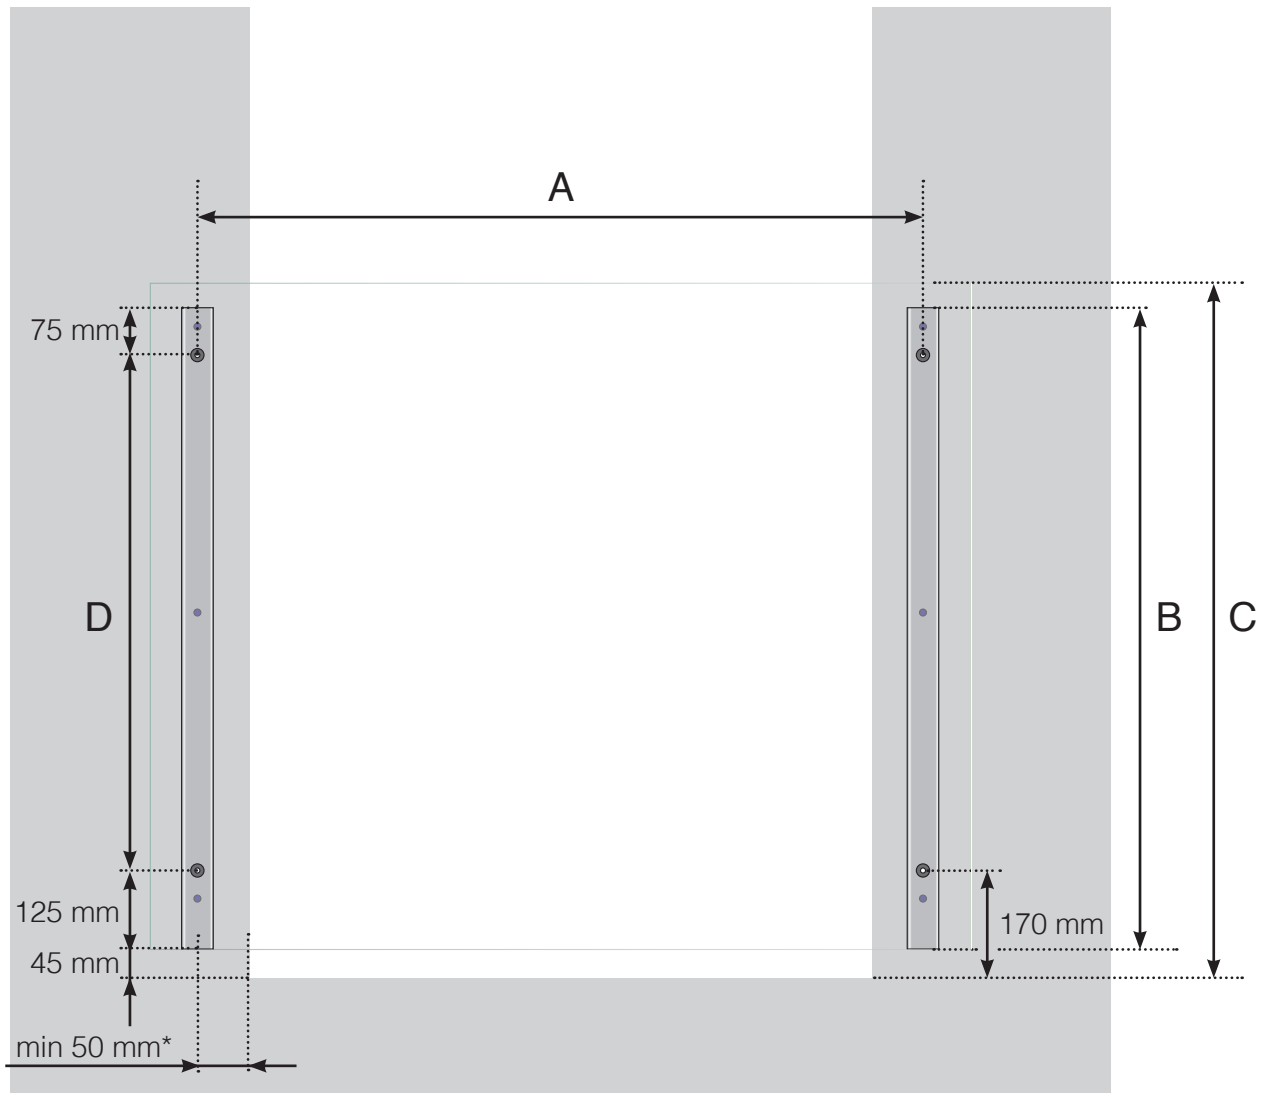

# MEASUREMENT DIAGRAM

## FRENCH BALCONY WITH ALUMINIUM POSTS

A - Support c/c dimensions

B - Height of the posts

C - Total height of the railing

D - Distance at railing height 1000: 715 mm. D - Distance at railing height 1100: 815 mm

\* When attaching to brick or concrete, fasten the vertical support at least 50 mm, and ideally 75 mm, from the wall edge.

Please note that drawings are not to scale

© Räckesbutiken Sweden AB - [www.balustradestore.eu](http://www.balustradestore.eu)