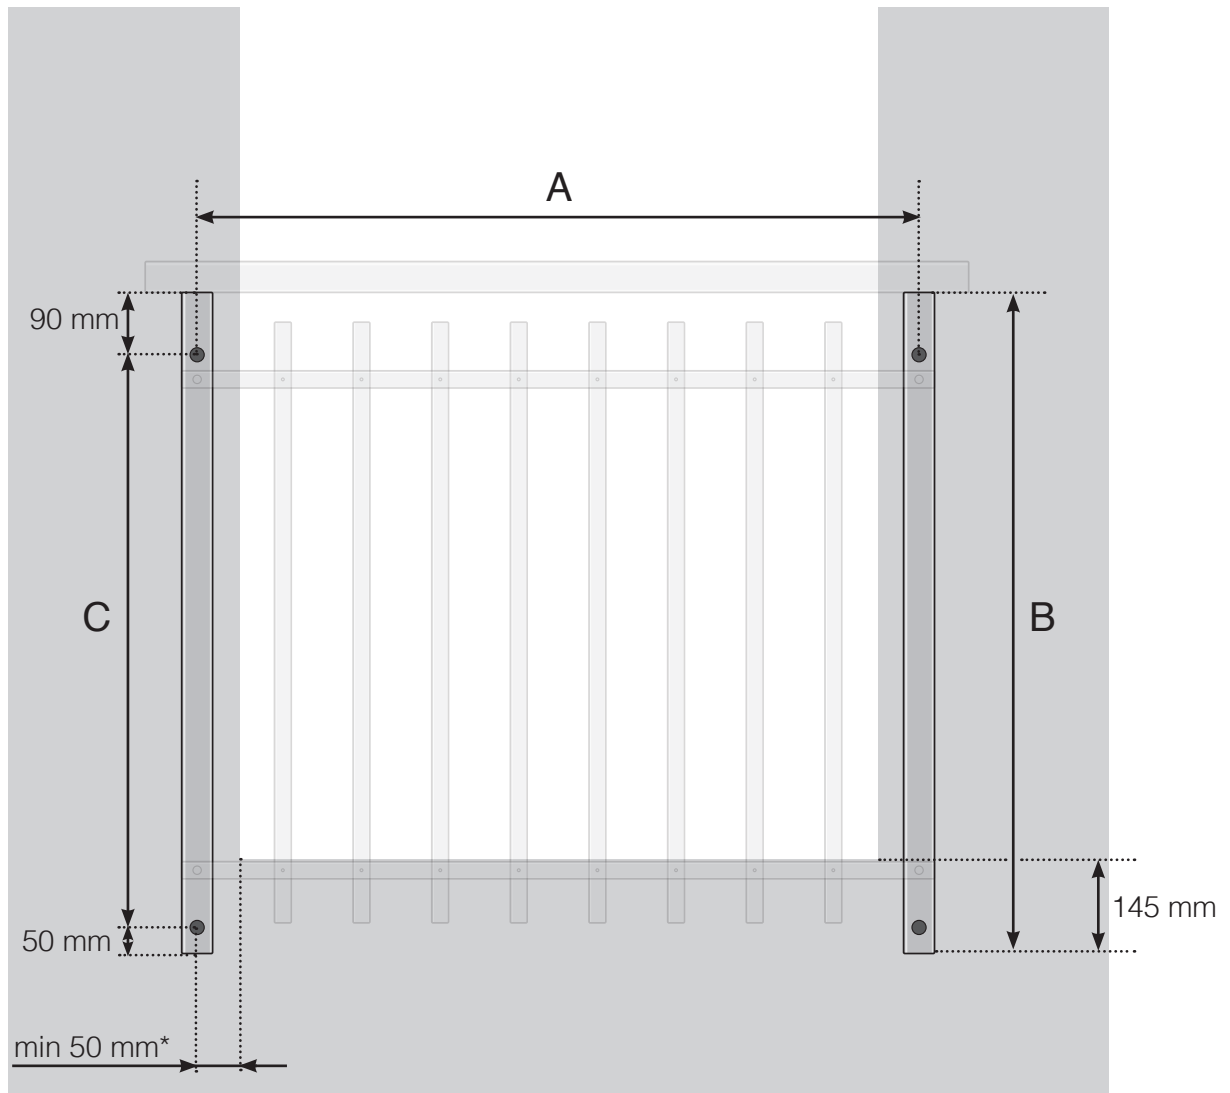

MEASUREMENT DIAGRAM

FRENCH BALCONY WITH ALUMINIUM POSTS

A - Support c/c dimensions

B - Height of the posts

D - Distance at railing height 1000: 955 mm. D - Distance at railing height 1100: 1055 mm

* When attaching to brick or concrete, fasten the vertical support at least 50 mm, and ideally 75 mm, from the wall edge.