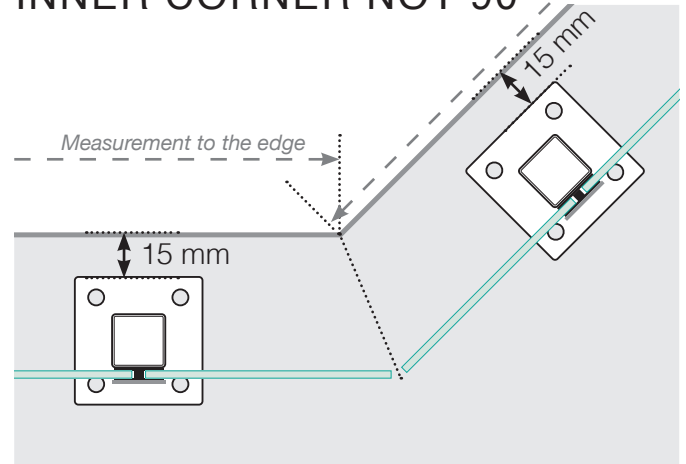

# MEASUREMENT DIAGRAM

PLACEMENT - ALUMINIUM POSTS WITH FEET, INNER GLASS MOUNTING

## OUTER CORNER

## OUTER CORNER NOT 90°

## INNER CORNER NOT 90°