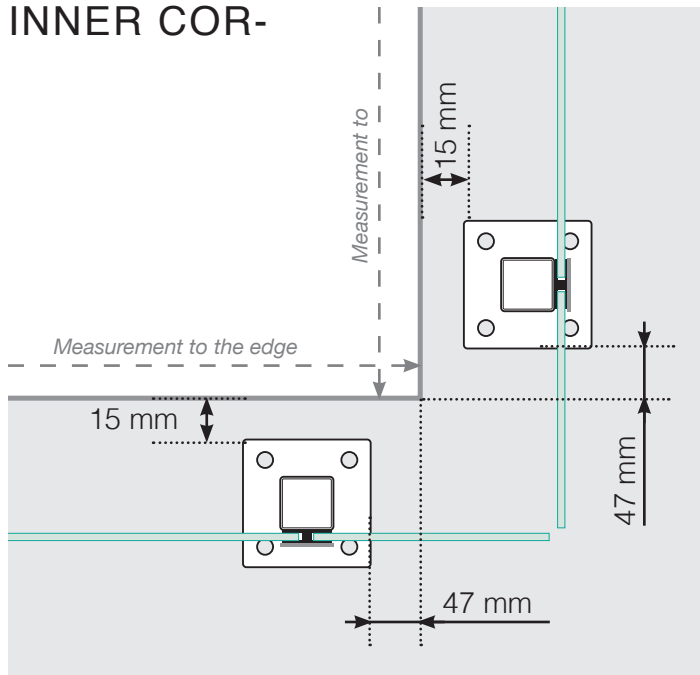

INNER COR-

END

Free-standing