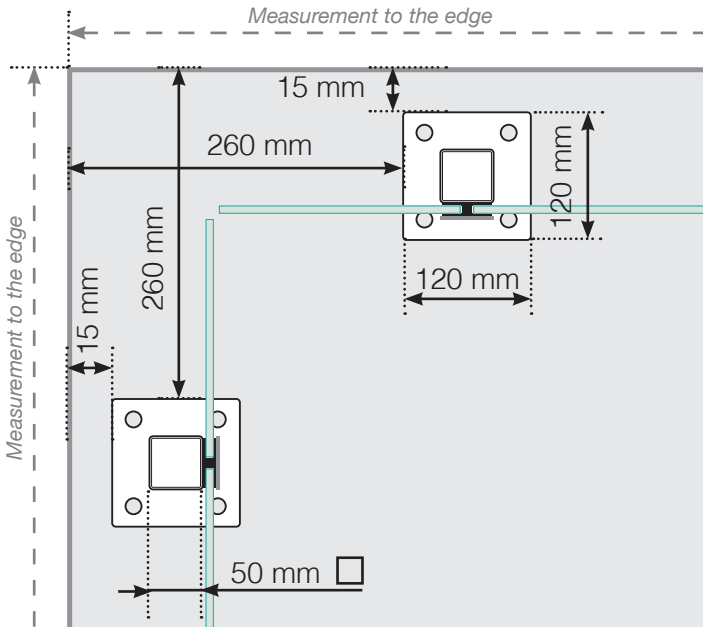

# MEASUREMENT DIAGRAM

PLACEMENT - ALUMINIUM POSTS WITH FEET, INNER GLASS MOUNTING

## OUTER CORNER NOT 90°

## INNER CORNER NOT 90°