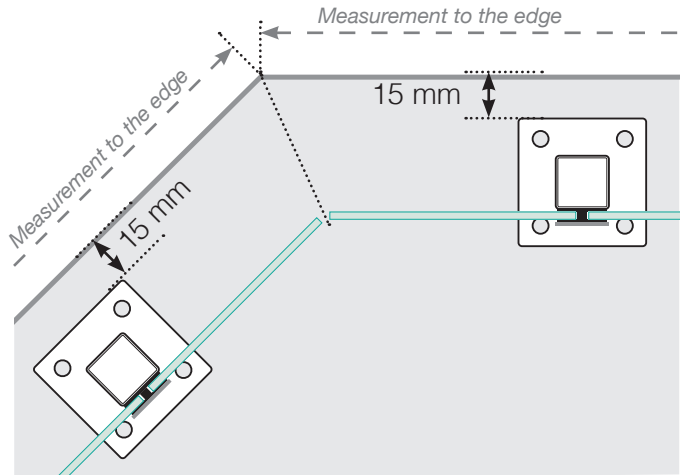

# MEASUREMENT DIAGRAM

PLACEMENT - ALUMINIUM POSTS WITH FEET, INNER GLASS MOUNTING

## OUTER CORNER

## OUTER CORNER NOT 90°

## INNER CORNER NOT 90°