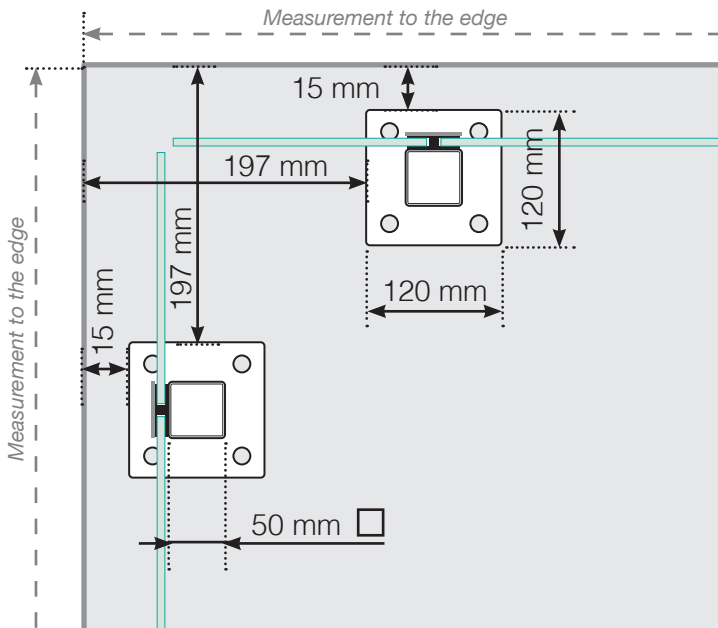

# MEASUREMENT DIAGRAM

PLACEMENT - ALUMINIUM POSTS WITH FEET, OUTER GLASS MOUNTING

## OUTER CORNER NOT 90°

## INNER CORNER NOT 90°

## END

Free-standing  
Measurement to the edge

By the wall  
Measurement to the edge

Please note that the drawings are not to scale  
© Räckesbutiken Sweden AB - www.balustradestore.eu