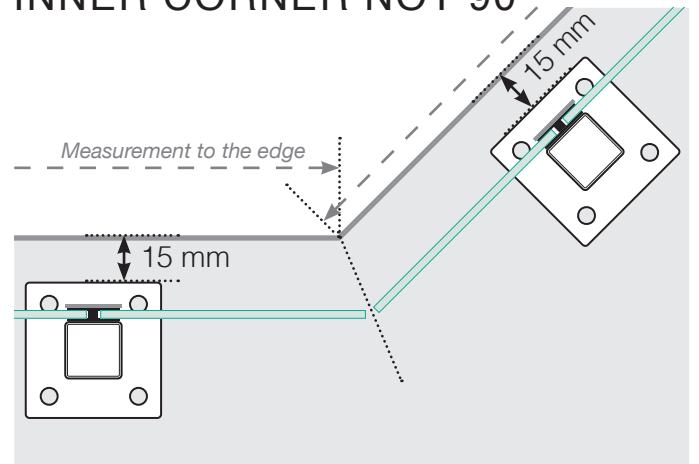

# MEASUREMENT DIAGRAM

PLACEMENT - ALUMINIUM POSTS WITH FEET, OUTER GLASS MOUNTING

## OUTER CORNER NOT 90°

## INNER CORNER NOT 90°

## END

Free-standing  
Measurement to the edge

By the wall  
Measurement to the edge

Please note that the drawings are not to scale  
© Räckesbutiken Sweden AB - www.balustradestore.eu