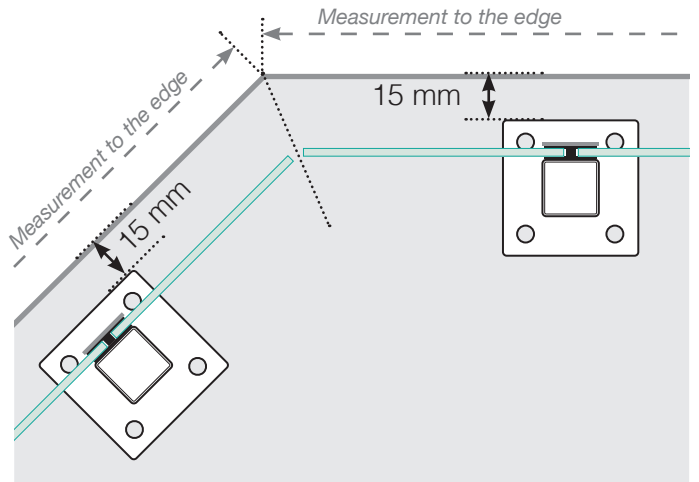

# MEASUREMENT DIAGRAM

PLACEMENT - ALUMINIUM POSTS WITH FEET, OUTER GLASS MOUNTING

## OUTER CORNER NOT 90°

## INNER CORNER NOT 90°

## END

Free-standing  
Measurement to the edge

By the wall  
Measurement to the edge

Please note that the drawings are not to scale  
© Räckesbutiken Sweden AB - www.balustradestore.eu