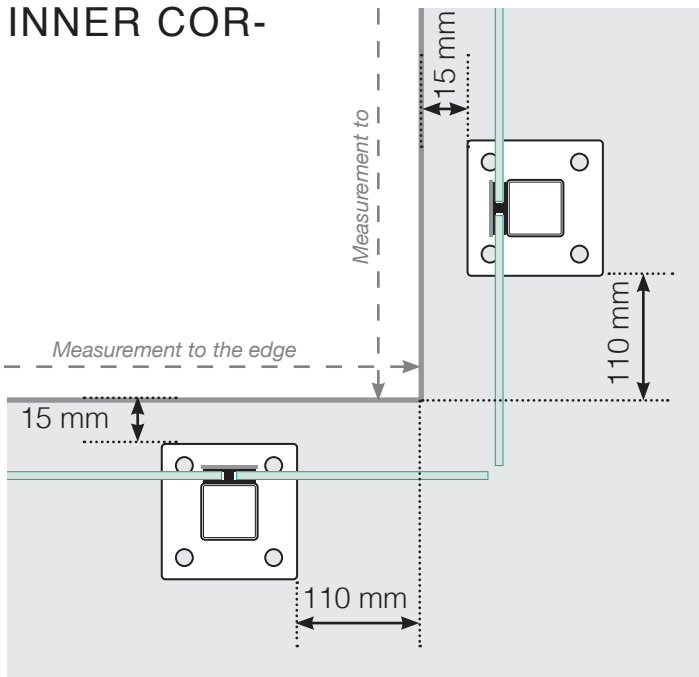

MEASUREMENT DIAGRAM

PLACEMENT - ALUMINIUM POSTS WITH FEET, OUTER GLASS MOUNTING

OUTER CORNER

OUTER CORNER NOT 90°

INNER CORNER NOT 90°

INNER COR-

END

Free-standing
Measurement to the edge

By the wall
Measurement to the edge

Please note that the drawings are not to scale
© Räckesbutiken Sweden AB - www.balustradestore.eu