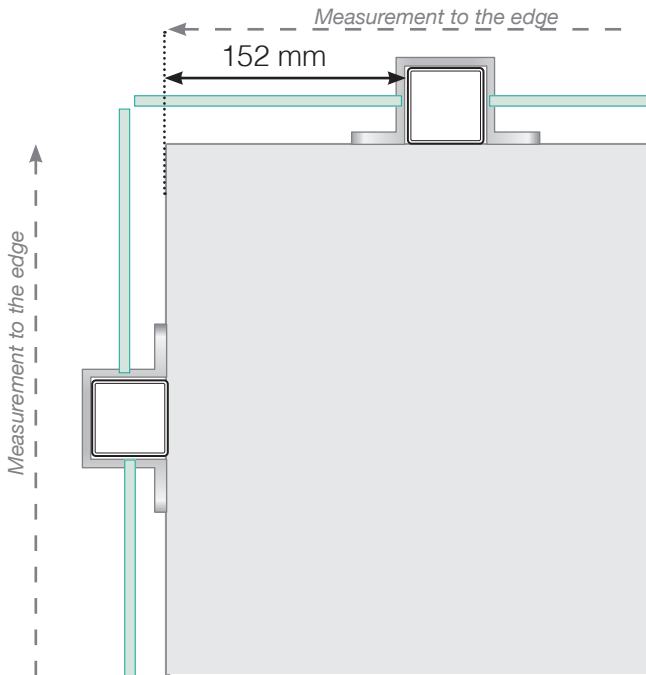

MEASUREMENT DIAGRAM

PLACEMENT - OUTER ALUMINIUM POSTS - WOOD - TYPE 2

OUTER CORNER

OUTER CORNER NOT 90°

INNER CORNER NOT 90°

INNER CORNER

END

MEASUREMENT DIAGRAM

PLACEMENT - OUTER ALUMINIUM POSTS - CONCRETE - TYPE 2

OUTER CORNER

OUTER CORNER NOT 90°

INNER CORNER NOT 90°

END

INNER CORNER

Please note that the drawings are not to scale

© Räckesbutiken Sweden AB

01.10.2024 v.1.0

MEASUREMENT DIAGRAM

PLACEMENT - OUTER ALUMINIUM POSTS - BRACKET MOUNT

OUTER CORNER

OUTER CORNER NOT 90°

INNER CORNER NOT 90°

INNER CORNER

END