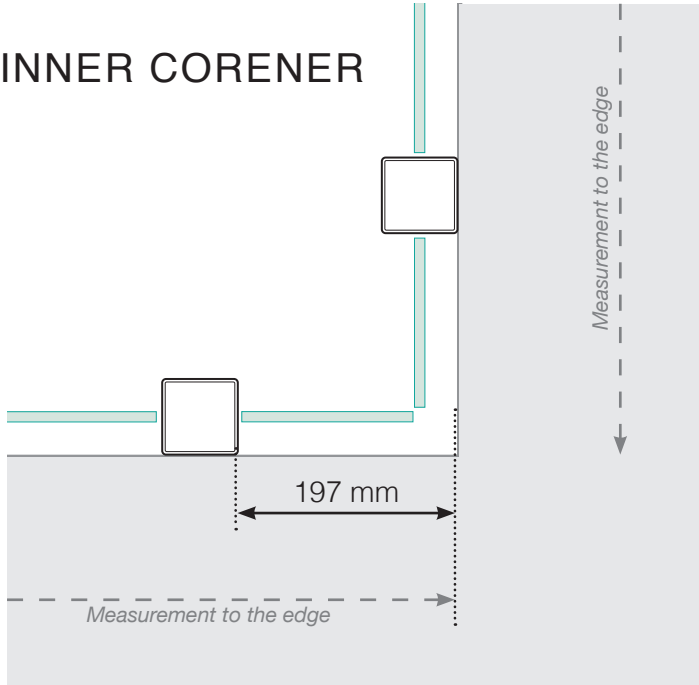

MEASUREMENT DIAGRAM

PLACEMENT - OUTER ALUMINIUM POSTS - WOOD - TYPE 2

OUTER CORNER

OUTER CORNER NOT 90°

INNER CORNER NOT 90°

INNER CORNER

END

MEASUREMENT DIAGRAM

PLACEMENT - OUTER ALUMINIUM POSTS - CONCRETE - TYPE 2

OUTER CORNER

OUTER CORNER NOT 90°

INNER CORNER NOT 90°

END

INNER CORNER

Please note that the drawings are not to scale

© Räckesbutiken Sweden AB

01.10.2024 v.1.0

MEASUREMENT DIAGRAM

PLACEMENT - OUTER ALUMINIUM POSTS - BRACKET MOUNT

OUTER CORNER

OUTER CORNER NOT 90°

INNER CORNER NOT 90°

INNER CORNER

END