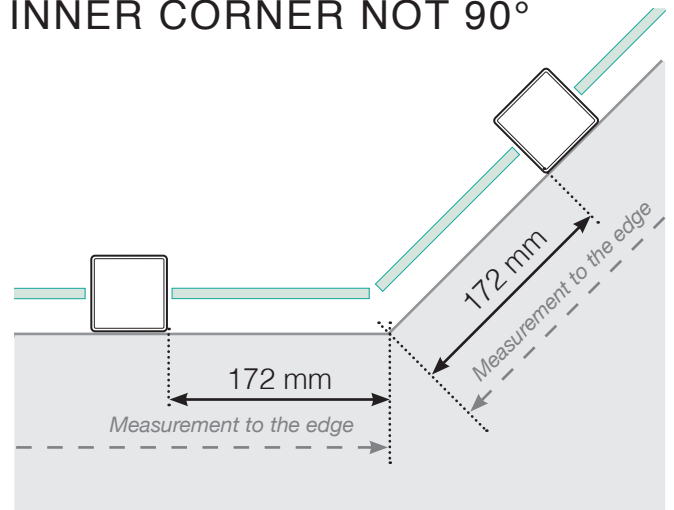

MEASUREMENT DIAGRAM

PLACEMENT - OUTER ALUMINIUM POSTS - WOOD - TYPE 2

OUTER CORNER

OUTER CORNER NOT 90°

INNER CORNER NOT 90°

INNER CORNER

END

MEASUREMENT DIAGRAM

PLACEMENT - OUTER ALUMINIUM POSTS - CONCRETE - TYPE 2

OUTER CORNER

OUTER CORNER NOT 90°

INNER CORNER NOT 90°

END

INNER CORNER

Please note that the drawings are not to scale

© Räckesbutiken Sweden AB

01.10.2024 v.1.0

MEASUREMENT DIAGRAM

PLACEMENT - OUTER ALUMINIUM POSTS - BRACKET MOUNT

OUTER CORNER

OUTER CORNER NOT 90°

INNER CORNER NOT 90°

INNER CORNER

END