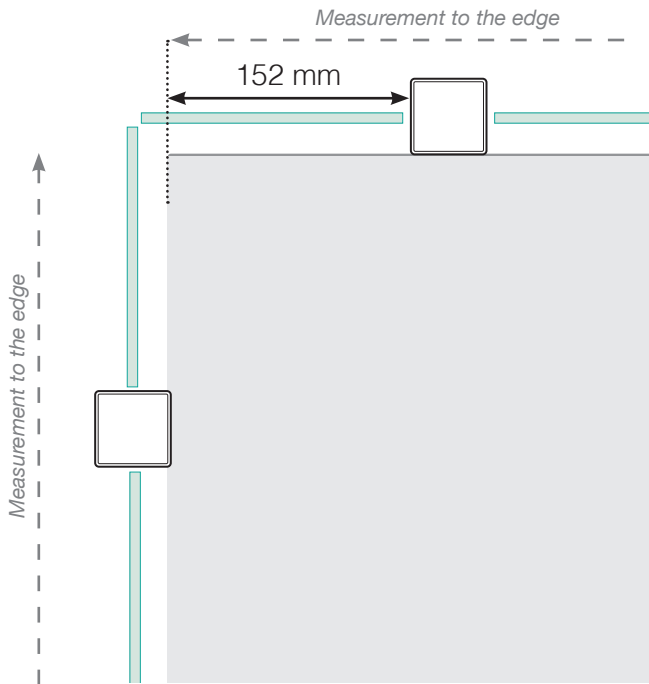

MEASUREMENT DIAGRAM

PLACEMENT - OUTER ALUMINIUM POSTS - WOOD - TYPE 2

OUTER CORNER

OUTER CORNER NOT 90°

INNER CORNER NOT 90°

INNER CORNER

END

MEASUREMENT DIAGRAM

PLACEMENT - OUTER ALUMINIUM POSTS - CONCRETE - TYPE 2

OUTER CORNER

OUTER CORNER NOT 90°

INNER CORNER NOT 90°

END

INNER CORNER

Please note that the drawings are not to scale

© Räckesbutiken Sweden AB

01.10.2024 v.1.0

MEASUREMENT DIAGRAM

PLACEMENT - OUTER ALUMINIUM POSTS - BRACKET MOUNT

OUTER CORNER

OUTER CORNER NOT 90°

INNER CORNER NOT 90°

INNER CORNER

END