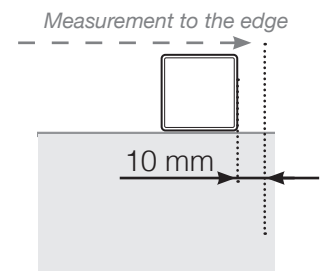

MEASUREMENT DIAGRAM

PLACEMENT - OUTER ALUMINIUM POSTS - WOOD - TYPE 2

OUTER CORNER

OUTER CORNER NOT 90°

INNER CORNER NOT 90°

INNER CORNER

END

MEASUREMENT DIAGRAM

PLACEMENT - OUTER ALUMINIUM POSTS - CONCRETE - TYPE 2

OUTER CORNER

OUTER CORNER NOT 90°

INNER CORNER NOT 90°

END

INNER CORNER

Please note that the drawings are not to scale

© Räckesbutiken Sweden AB

01.10.2024 v.1.0

MEASUREMENT DIAGRAM

PLACEMENT - OUTER ALUMINIUM POSTS - BRACKET MOUNT

OUTER CORNER

OUTER CORNER NOT 90°

INNER CORNER NOT 90°

INNER CORNER

END