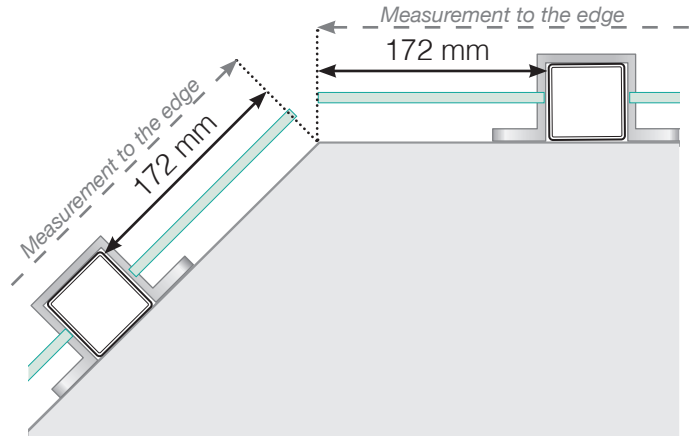

MEASUREMENT DIAGRAM

PLACEMENT - OUTER ALUMINIUM POSTS - WOOD - TYPE 2

OUTER CORNER

OUTER CORNER NOT 90°

INNER CORNER NOT 90°

INNER CORNER

END

MEASUREMENT DIAGRAM

PLACEMENT - OUTER ALUMINIUM POSTS - CONCRETE - TYPE 2

OUTER CORNER

OUTER CORNER NOT 90°

INNER CORNER NOT 90°

END

INNER CORNER

Please note that the drawings are not to scale

© Räckesbutiken Sweden AB

01.10.2024 v.1.0

MEASUREMENT DIAGRAM

PLACEMENT - OUTER ALUMINIUM POSTS - BRACKET MOUNT

OUTER CORNER

OUTER CORNER NOT 90°

INNER CORNER NOT 90°

INNER CORNER

END