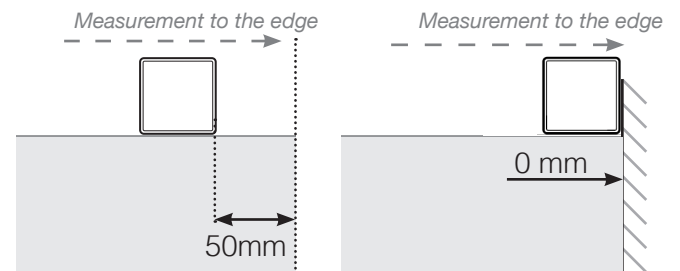

MEASUREMENT DIAGRAM

PLACEMENT - OUTER ALUMINIUM POSTS - WOOD - TYPE 2

OUTER CORNER

OUTER CORNER NOT 90°

INNER CORNER NOT 90°

INNER CORNER

END

MEASUREMENT DIAGRAM

PLACEMENT - OUTER ALUMINIUM POSTS - CONCRETE - TYPE 2

OUTER CORNER

OUTER CORNER NOT 90°

INNER CORNER NOT 90°

END

INNER CORNER

Please note that the drawings are not to scale

© Räckesbutiken Sweden AB

01.10.2024 v.1.0

MEASUREMENT DIAGRAM

PLACEMENT - OUTER ALUMINIUM POSTS - BRACKET MOUNT

OUTER CORNER

OUTER CORNER NOT 90°

INNER CORNER NOT 90°

INNER CORNER

END