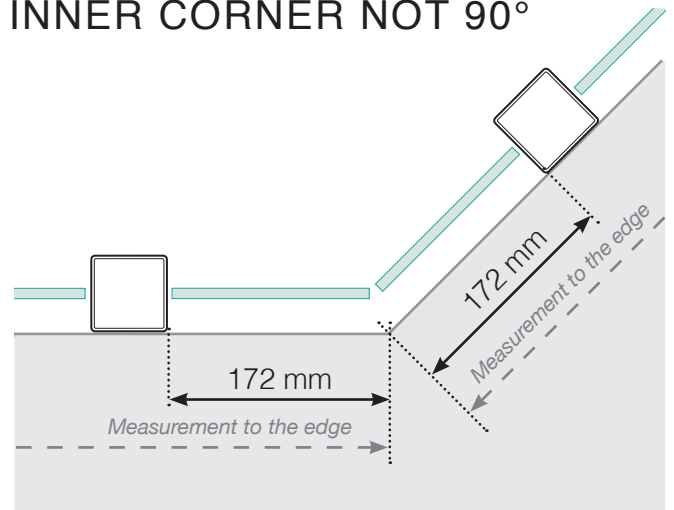

MEASUREMENT DIAGRAM

PLACEMENT - OUTER ALUMINIUM POSTS - WOOD - TYPE 2

OUTER CORNER

OUTER CORNER NOT 90°

INNER CORNER NOT 90°

INNER CORNER

END

MEASUREMENT DIAGRAM

PLACEMENT - OUTER ALUMINIUM POSTS - CONCRETE - TYPE 2

OUTER CORNER

OUTER CORNER NOT 90°

INNER CORNER NOT 90°

END

INNER CORNER

Please note that the drawings are not to scale

© Räckesbutiken Sweden AB

01.10.2024 v.1.0

MEASUREMENT DIAGRAM

PLACEMENT - OUTER ALUMINIUM POSTS - BRACKET MOUNT

OUTER CORNER

OUTER CORNER NOT 90°

INNER CORNER NOT 90°

INNER CORNER

END