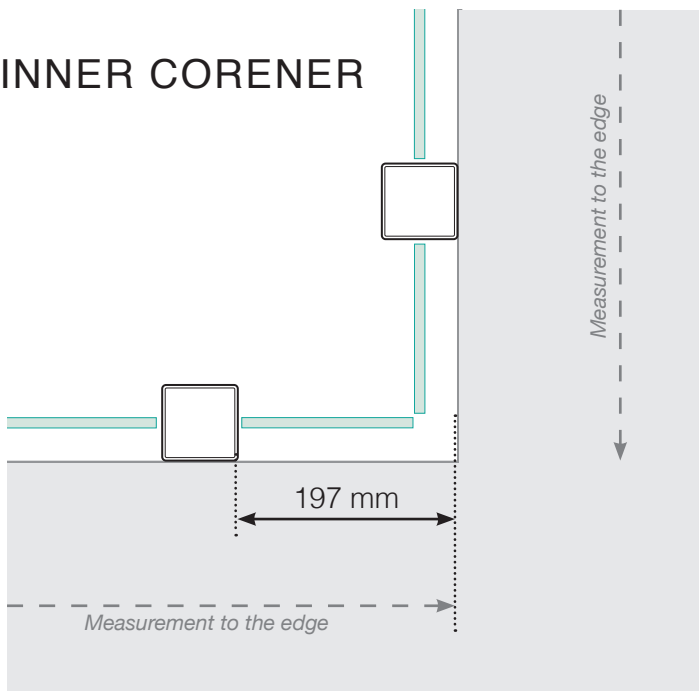

MEASUREMENT DIAGRAM

PLACEMENT - OUTER ALUMINIUM POSTS - WOOD - TYPE 2

OUTER CORNER

OUTER CORNER NOT 90°

INNER CORNER NOT 90°

INNER CORNER

END

MEASUREMENT DIAGRAM

PLACEMENT - OUTER ALUMINIUM POSTS - CONCRETE - TYPE 2

OUTER CORNER

OUTER CORNER NOT 90°

INNER CORNER NOT 90°

END

INNER CORNER

Please note that the drawings are not to scale

© Räckesbutiken Sweden AB

01.10.2024 v.1.0

MEASUREMENT DIAGRAM

PLACEMENT - OUTER ALUMINIUM POSTS - BRACKET MOUNT

OUTER CORNER

OUTER CORNER NOT 90°

INNER CORNER NOT 90°

INNER CORNER

END