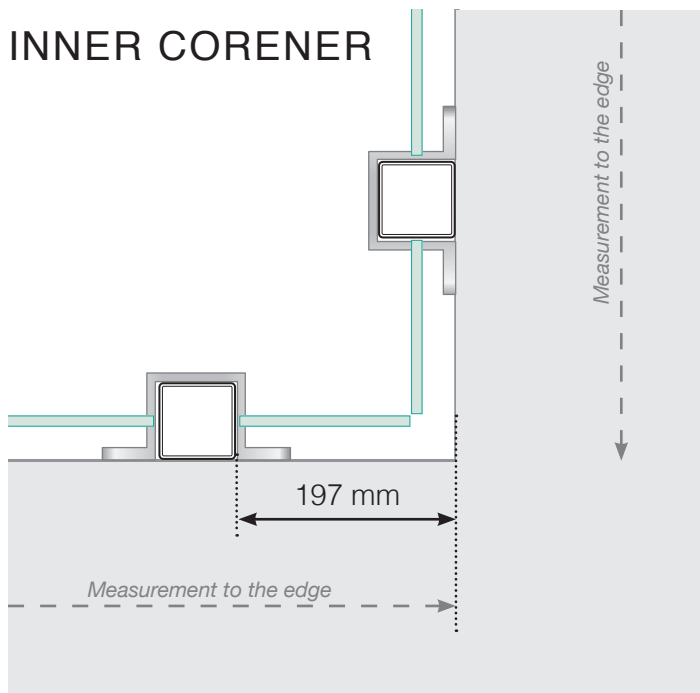

MEASUREMENT DIAGRAM

PLACEMENT - OUTER ALUMINIUM POSTS - WOOD - TYPE 2

OUTER CORNER

OUTER CORNER NOT 90°

INNER CORNER NOT 90°

INNER CORNER

END

MEASUREMENT DIAGRAM

PLACEMENT - OUTER ALUMINIUM POSTS - CONCRETE - TYPE 2

OUTER CORNER

OUTER CORNER NOT 90°

INNER CORNER NOT 90°

END

INNER CORNER

Please note that the drawings are not to scale

© Räckesbutiken Sweden AB

01.10.2024 v.1.0

MEASUREMENT DIAGRAM

PLACEMENT - OUTER ALUMINIUM POSTS - BRACKET MOUNT

OUTER CORNER

OUTER CORNER NOT 90°

INNER CORNER NOT 90°

INNER CORNER

END