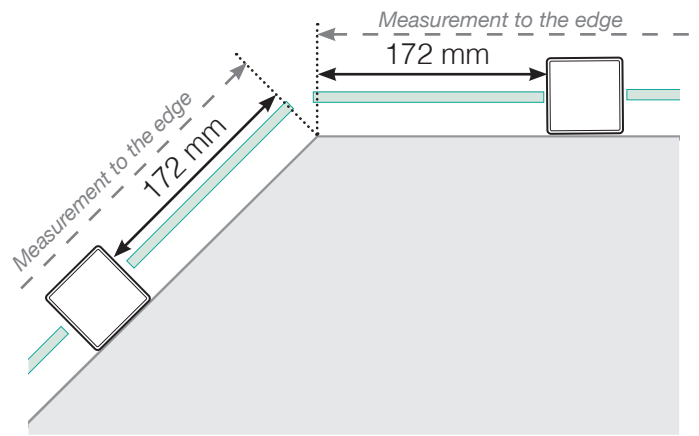

MEASUREMENT DIAGRAM

PLACEMENT - OUTER ALUMINIUM POSTS - WOOD - TYPE 2

OUTER CORNER

OUTER CORNER NOT 90°

INNER CORNER NOT 90°

INNER CORNER

END

MEASUREMENT DIAGRAM

PLACEMENT - OUTER ALUMINIUM POSTS - CONCRETE - TYPE 2

OUTER CORNER

OUTER CORNER NOT 90°

INNER CORNER NOT 90°

END

INNER CORNER

Please note that the drawings are not to scale

© Räckesbutiken Sweden AB

01.10.2024 v.1.0

MEASUREMENT DIAGRAM

PLACEMENT - OUTER ALUMINIUM POSTS - BRACKET MOUNT

OUTER CORNER

OUTER CORNER NOT 90°

INNER CORNER NOT 90°

INNER CORNER

END