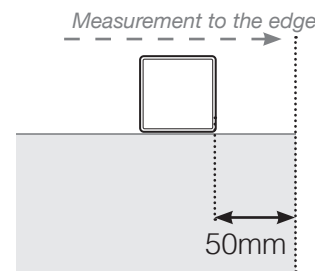

MEASUREMENT DIAGRAM

PLACEMENT - OUTER ALUMINIUM POSTS - WOOD - TYPE 2

OUTER CORNER

OUTER CORNER NOT 90°

INNER CORNER NOT 90°

INNER CORNER

END

MEASUREMENT DIAGRAM

PLACEMENT - OUTER ALUMINIUM POSTS - CONCRETE - TYPE 2

OUTER CORNER

OUTER CORNER NOT 90°

INNER CORNER NOT 90°

END

INNER CORNER

Please note that the drawings are not to scale

© Räckesbutiken Sweden AB

01.10.2024 v.1.0

MEASUREMENT DIAGRAM

PLACEMENT - OUTER ALUMINIUM POSTS - BRACKET MOUNT

OUTER CORNER

OUTER CORNER NOT 90°

INNER CORNER NOT 90°

INNER CORNER

END