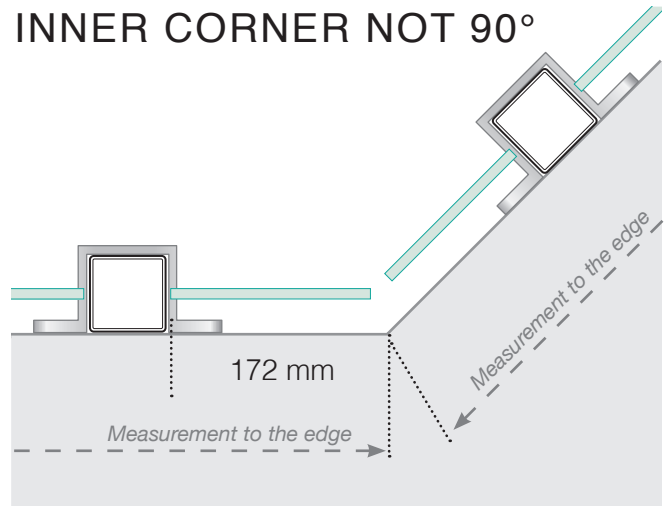

MEASUREMENT DIAGRAM

PLACEMENT - OUTER ALUMINIUM POSTS - WOOD - TYPE 2

OUTER CORNER

OUTER CORNER NOT 90°

INNER CORNER NOT 90°

INNER CORNER

END

MEASUREMENT DIAGRAM

PLACEMENT - OUTER ALUMINIUM POSTS - CONCRETE - TYPE 2

OUTER CORNER

OUTER CORNER NOT 90°

INNER CORNER NOT 90°

END

INNER CORNER

Please note that the drawings are not to scale

© Räckesbutiken Sweden AB

01.10.2024 v.1.0

MEASUREMENT DIAGRAM

PLACEMENT - OUTER ALUMINIUM POSTS - BRACKET MOUNT

OUTER CORNER

OUTER CORNER NOT 90°

INNER CORNER NOT 90°

INNER CORNER

END