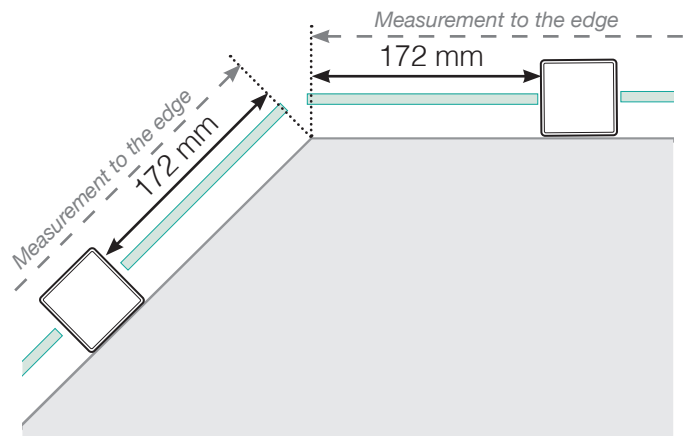

MEASUREMENT DIAGRAM

PLACEMENT - OUTER ALUMINIUM POSTS - WOOD - TYPE 2

OUTER CORNER

OUTER CORNER NOT 90°

INNER CORNER NOT 90°

INNER CORNER

END

MEASUREMENT DIAGRAM

PLACEMENT - OUTER ALUMINIUM POSTS - CONCRETE - TYPE 2

OUTER CORNER

OUTER CORNER NOT 90°

INNER CORNER NOT 90°

END

INNER CORNER

Please note that the drawings are not to scale

© Räckesbutiken Sweden AB

01.10.2024 v.1.0

MEASUREMENT DIAGRAM

PLACEMENT - OUTER ALUMINIUM POSTS - BRACKET MOUNT

OUTER CORNER

OUTER CORNER NOT 90°

INNER CORNER NOT 90°

INNER CORNER

END