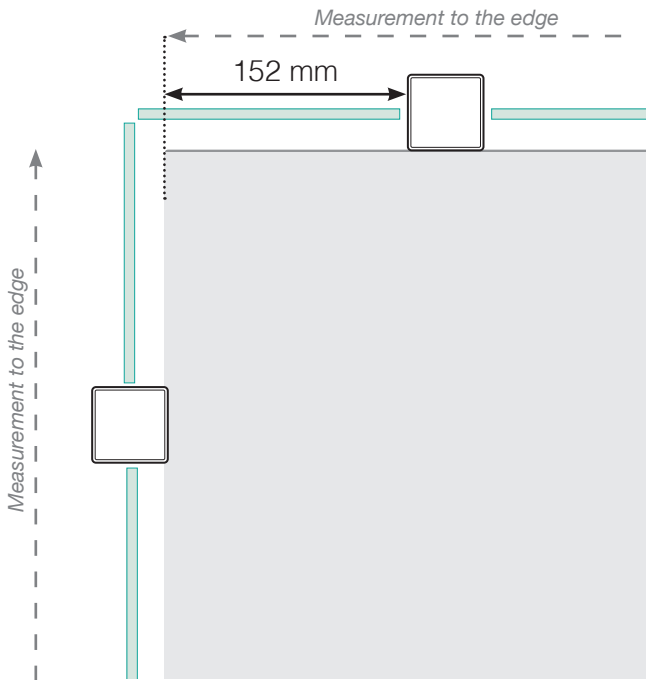

MEASUREMENT DIAGRAM

PLACEMENT - OUTER ALUMINIUM POSTS - WOOD - TYPE 2

OUTER CORNER

OUTER CORNER NOT 90°

INNER CORNER NOT 90°

INNER CORNER

END

MEASUREMENT DIAGRAM

PLACEMENT - OUTER ALUMINIUM POSTS - CONCRETE - TYPE 2

OUTER CORNER

OUTER CORNER NOT 90°

INNER CORNER NOT 90°

END

INNER CORNER

Please note that the drawings are not to scale

© Räckesbutiken Sweden AB

01.10.2024 v.1.0

MEASUREMENT DIAGRAM

PLACEMENT - OUTER ALUMINIUM POSTS - BRACKET MOUNT

OUTER CORNER

OUTER CORNER NOT 90°

INNER CORNER NOT 90°

INNER CORNER

END